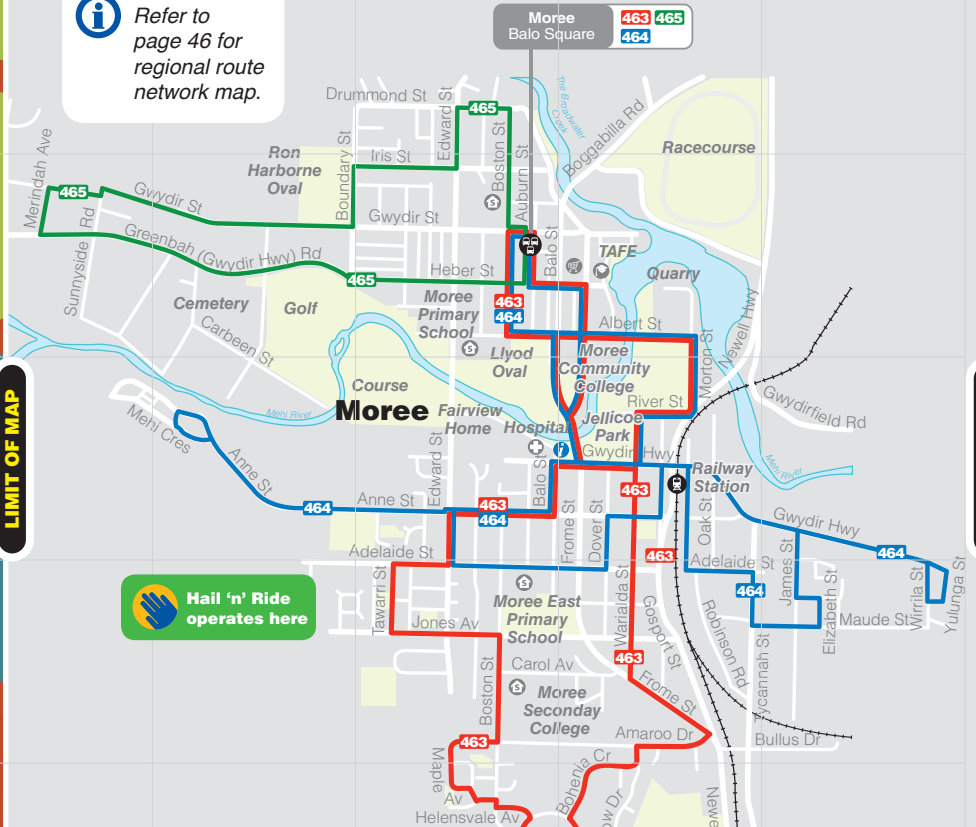

LIMIT OF MAP

Moree town network

 Bus routes on this page

- 463** North South Route
- 464** East West Route
- 465** North West Route

 Refer to page 46 for regional route network map.

 Hail 'n' Ride operates here

LIMIT OF MAP

LIMIT OF MAP

Operator (Refer to table listing on page 68)

-  Reynolds & Fogarty
-  CountryLink Coach/Train
-  Crisps Coaches
-  (CT) Community Transport
-  Greyhound Australia
-  Brindabella Airlines
-  QANTAS

 Moree Airport

 To Central (Sydney) via Narrabri

LIMIT OF MAP