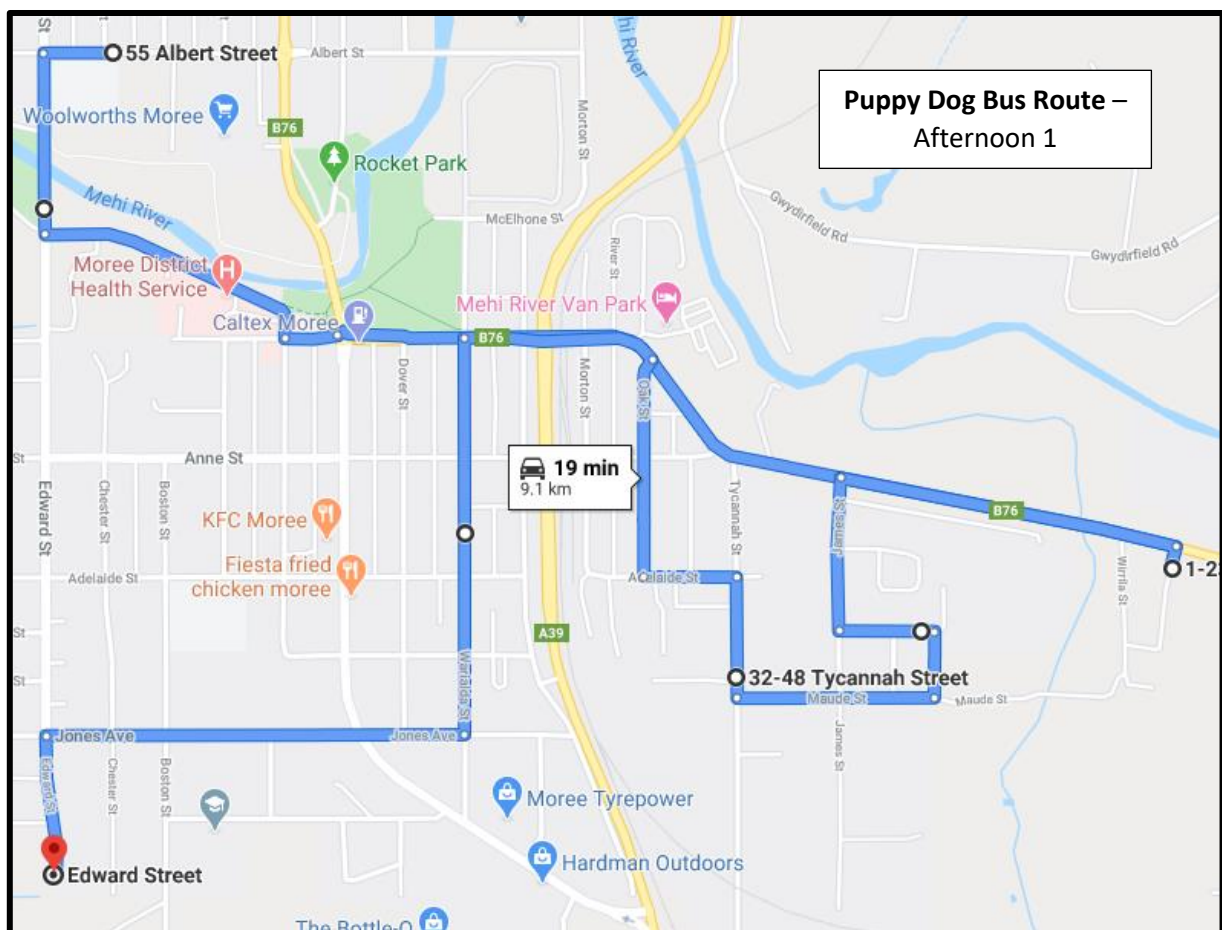

ReynoldsFogarty

PUPPY DOG BUS ROUTE – Afternoon 1

Start Date: 27th April 2020 (Term2)

Depot	14:50	Adelaide & Oak Streets (Adelaide Village)	15:16
Moree Public School	15:00	Oak & Anne Streets	
Alice & Oak Streets		Oak & Alice Streets	15:17
Stanley Village	15:10	Warialda & Anne Streets	
James Street & Sullivan Place		Warialda & Adelaide Street	
Maude Street		Warialda Street & Thompson Avenue	
Dingwell Place	15:15	Warialda Street & Jones Avenue	
Tycannah Street & Adelaide Street		<i>Change to Afternoon 2</i>	
		Moree Christian School	15:25

Reynolds Fogarty

PUPPY DOG BUS ROUTE – Afternoon 2

Start Date: 27th April 2020 (Term2)

Moree Christian School	15:25	Adelaide & Oak Streets	
MSC – Carol Avenue	15:28	(Adelaide Village)	
MSC - Albert Street Campus	15:32	Oak & Anne Streets	
St Philomena's	15:35	Oak & Alice Streets	15:53
Alice & Oak Streets		Warialda & Anne Streets	
Stanley Village	15:43	Warialda & Adelaide Street	
James Street & Sullivan Place		Warialda Street & Thompson Avenue	
Maude Street		Warialda Street & Jones Avenue	16:00
Dingwell Place	15:50	Depot	16:10
Tycannah Street & Adelaide Street			