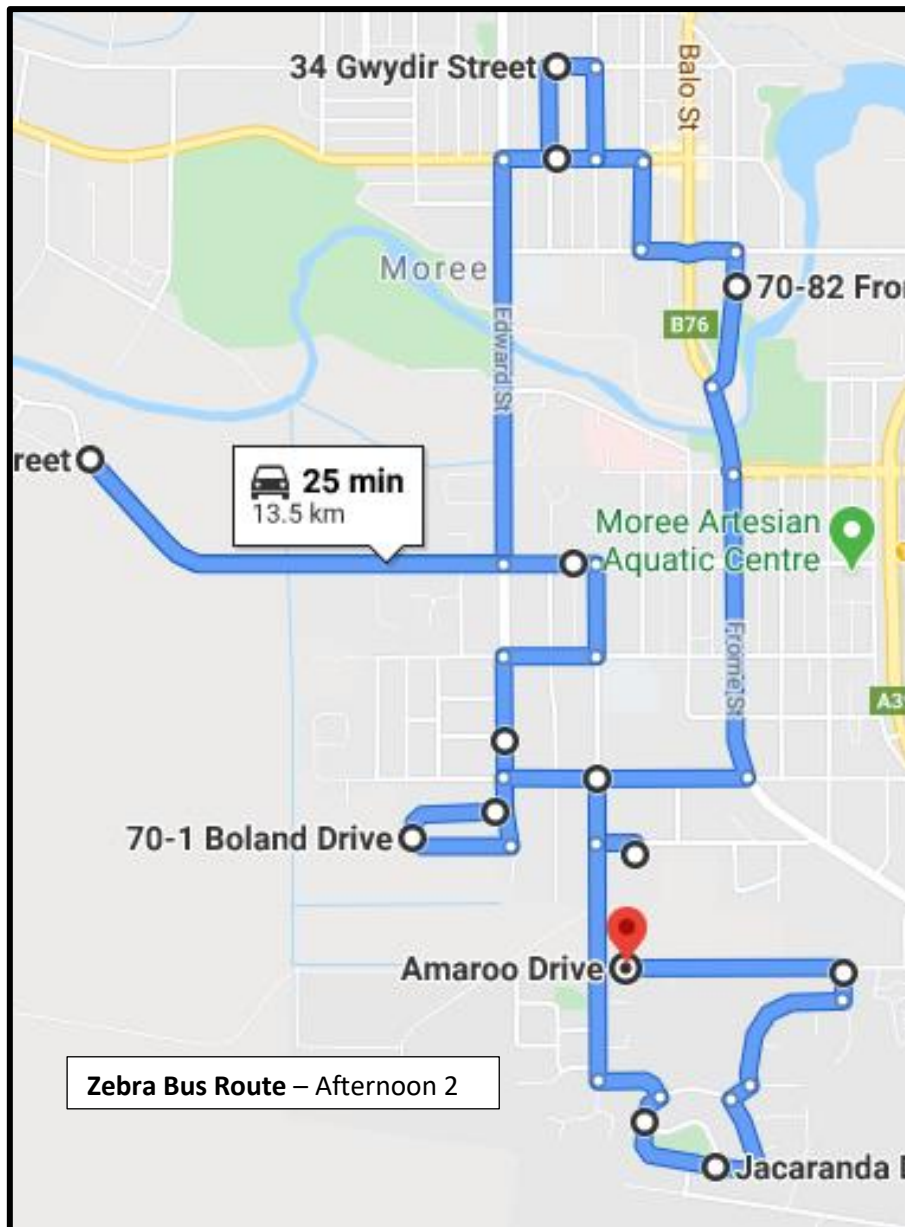

ReynoldsFogarty

ZEBRA BUS ROUTE – Afternoon 1			
Start Date: 27 th April 2020 (Term2)			
<i>Finish Moree East Run</i>	14:40	108 Amaroo Drive	
Moree Public School	15:00	5 Maple Avenue	
Anne & Florence Streets		Cummins & Maple Avenues	
Anne Street & Wilga Place		Helensvale Ave	
Old League's Club		Shaftsbury Ave	
Mehi Village	15:07	Jacaranda Dr & Sandlewood Cres	15:20
Cnr Adelaide/ Boston St		Rosewood Close	
Boston & Adelaide Streets		Seery Close	
PCYC		Willow Place	
Moree Christian School	15:15	<i>Change to Afternoon 2</i>	
		MSC – Carol Avenue	15:25

ReynoldsFogarty

ZEBRA BUS ROUTE – Afternoon 2			
Start Date: 27 th April 2020 (Term 2)			
MSC – Carol Avenue	15:25	108 Amaroo Drive	
MSC - Albert Street Campus	15:30	5 Maple Avenue	
St Philomena's	15:35	Cummins & Maple Avenues	
Anne & Florence Streets		Helensvale Ave	
Anne Street & Wilga Place		Shaftsbury Ave	
Old League's Club		Jacaranda Dr & Sandlewood Cres	16:04
Mehi Village	15:48	Rosewood Close	
Cnr Adelaide/ Boston St		Seery Close	
Boston & Adelaide Streets		Willow Place	
Moree Christian School	15:56	94 Amaroo Drive	16:10
		Depot	16:20

Zebra Bus Route – Afternoon 2