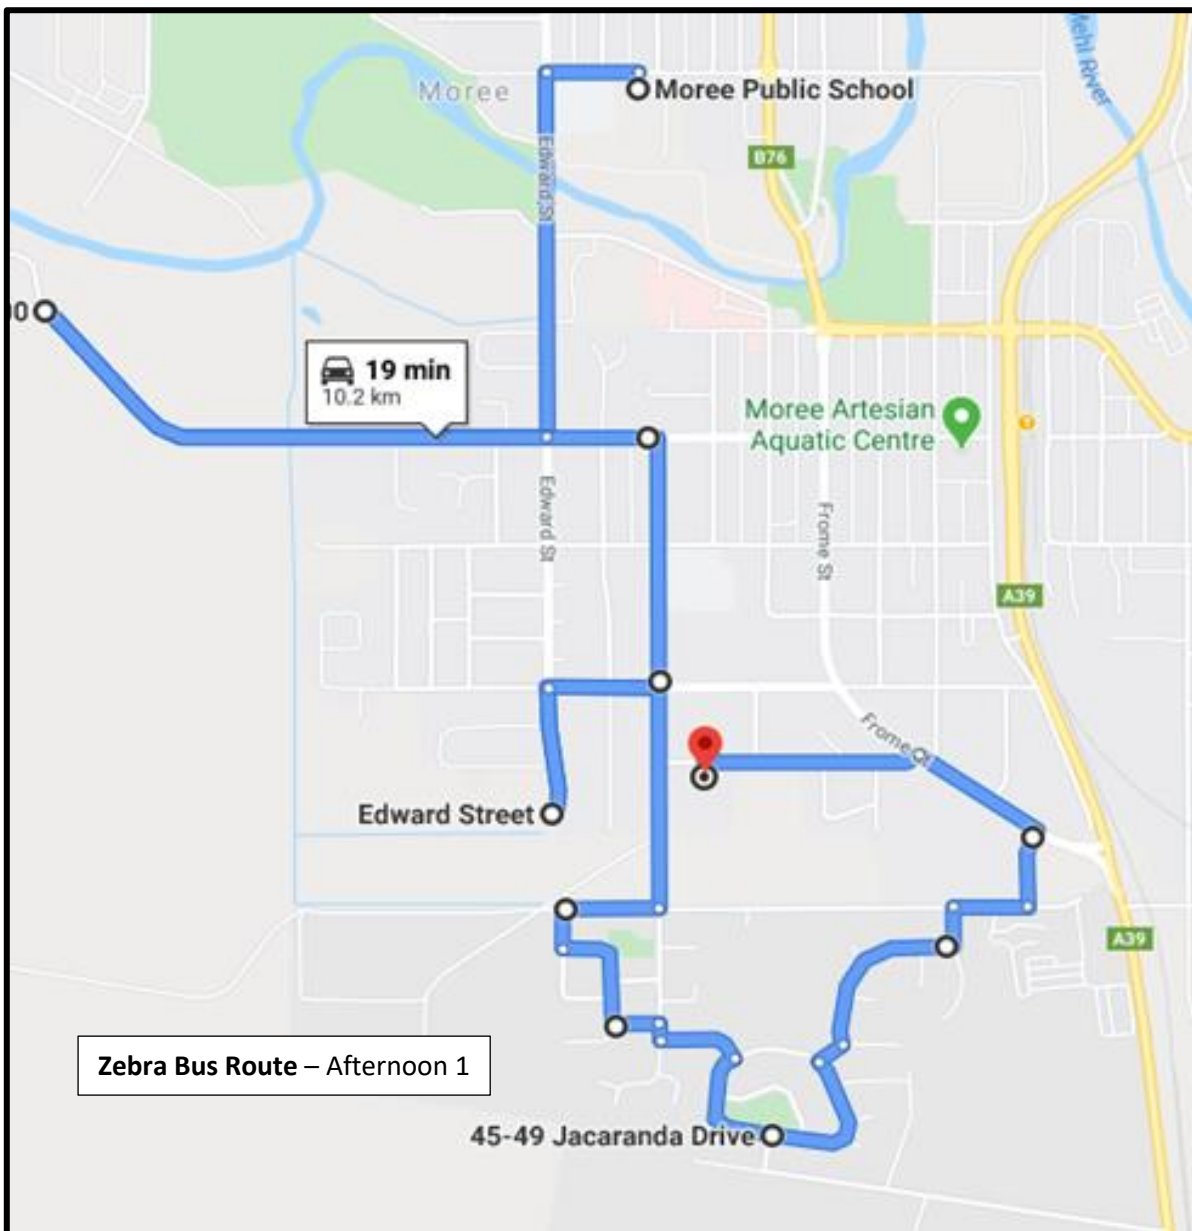

ReynoldsFogarty

ZEBRA BUS ROUTE – Afternoon 1			
Start Date: 27 th April 2020 (Term2)			
<i>Finish Moree East Run</i>	14:40	108 Amaroo Drive	
Moree Public School	15:00	5 Maple Avenue	
Anne & Florence Streets		Cummins & Maple Avenues	
Anne Street & Wilga Place		Helensvale Ave	
Old League's Club		Shaftsbury Ave	
Mehi Village	15:07	Jacaranda Dr & Sandlewood Cres	15:20
Cnr Adelaide/ Boston St		Rosewood Close	
Boston & Adelaide Streets		Seery Close	
PCYC		Willow Place	
Moree Christian School	15:15	<i>Change to Afternoon 2</i>	
		MSC – Carol Avenue	15:25

ReynoldsFogarty

ZEBRA BUS ROUTE – Afternoon 2			
Start Date: 27 th April 2020 (Term 2)			
MSC – Carol Avenue	15:25	108 Amaroo Drive	
MSC - Albert Street Campus	15:30	5 Maple Avenue	
St Philomena's	15:35	Cummins & Maple Avenues	
Anne & Florence Streets		Helensvale Ave	
Anne Street & Wilga Place		Shaftsbury Ave	
Old League's Club		Jacaranda Dr & Sandlewood Cres	16:04
Mehi Village	15:48	Rosewood Close	
Cnr Adelaide/ Boston St		Seery Close	
Boston & Adelaide Streets		Willow Place	
Moree Christian School	15:56	94 Amaroo Drive	16:10
		Depot	16:20

Zebra Bus Route – Afternoon 2